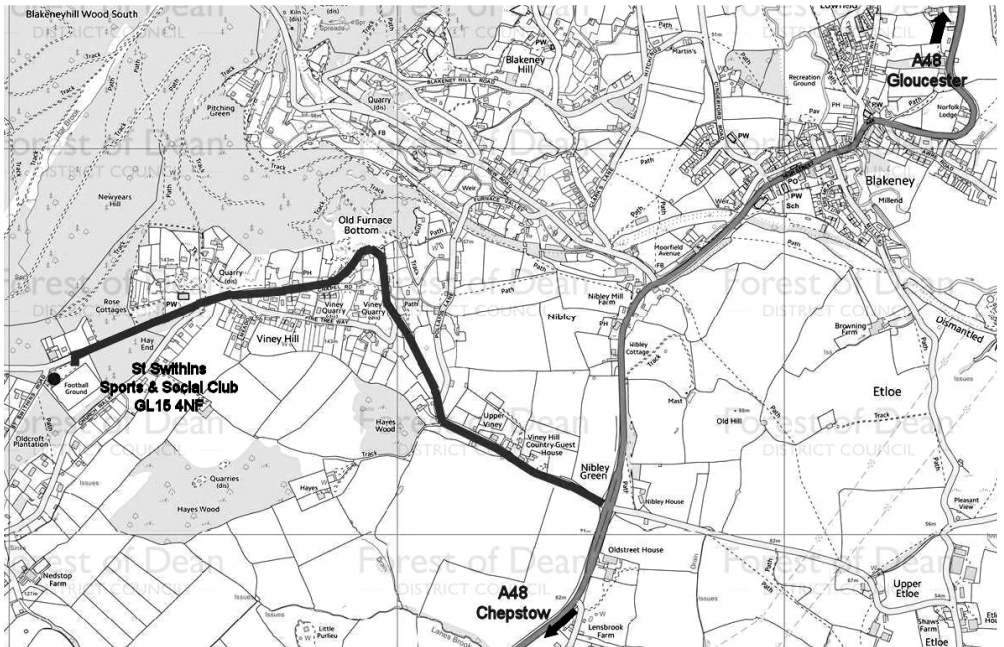

Directions to the Forest of Dean Camera Club Venue

The road to St. Swithin's Social Club (Dk Grey) is about 10 miles north of Chepstow and 3 miles past the town of Lydney on the A48. Turn left at the Nibley junction following the sign for Vinney Hill.

From Gloucester it is South along the A48 for about 14 miles and just past the village of Blakeney. Turn right at the Nibley Junction following the sign for Vinney Hill.

The club is situated on the left, about 1 mile along the road.